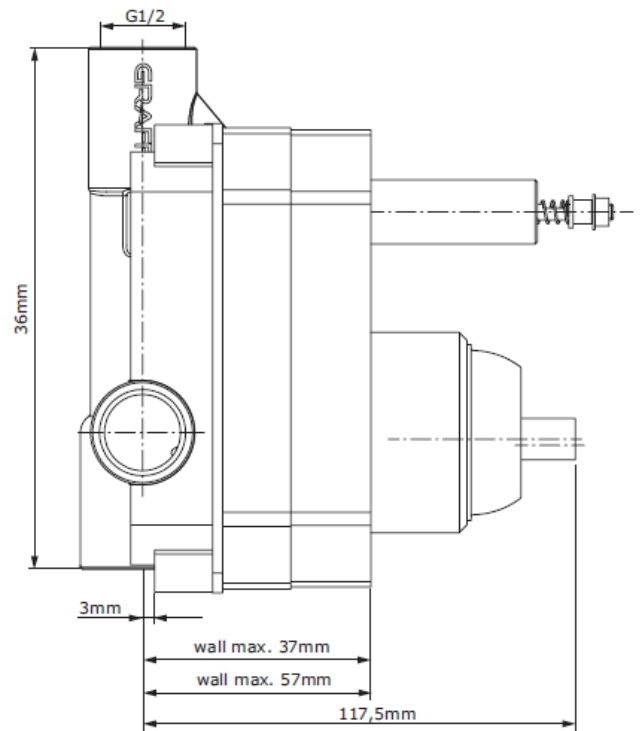

TARGA DIVERTER MIXER (2354310)

GRAFF®
CUTTING EDGE DESIGN

Includes:
2394101 In wall body

Manufactured in America

5 Year Parts & Labour Warranty*
*Extra 10 year replacement
part warranty on cartridge

Proudly imported and distributed by
Gro Agencies Pty Ltd
Unit 2 / 37 Howe St, Osborne Park, WA, 6017
P 08 9446 3288 E info@groagencies.com.au W www.groagencies.com.au