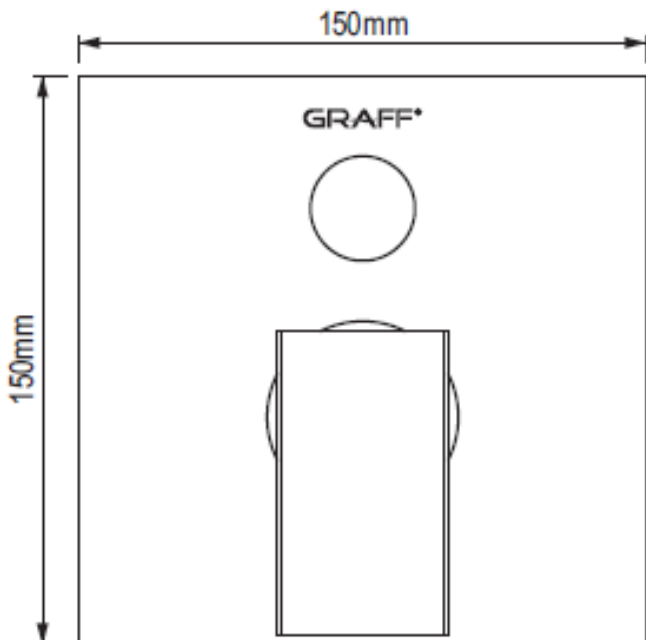

TARGA DIVERTER MIXER (2354310)

GRAFF®
CUTTING EDGE DESIGN

Includes:
2394101 In wall body

Manufactured in America

5 Year Parts & Labour Warranty*
*Extra 10 year replacement
part warranty on cartridge

Proudly imported and distributed by
Gro Agencies Pty Ltd
Unit 2 / 37 Howe St, Osborne Park, WA, 6017
P 08 9446 3288 E info@groagencies.com.au W www.groagencies.com.au